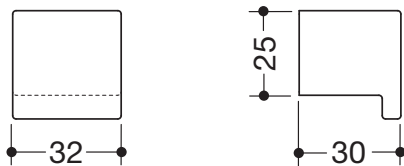

Product data sheet
Cupboard knob 547.32B4

HEWI

Cupboard knob 547.32B4

made of high-quality matt polyamide, width 32 mm,
30 mm high
for fitting from the back

Dimensions in mm

Colours

Polyamide, mat

Alternative colours