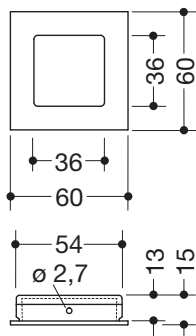

Product data sheet
Flush pull 544.60B

HEWI

Flush pull 544.60B

made of high-quality matt polyamide, square shape
60 x 60 mm, recess dimensions 54,5 x 54,5 mm, inlet
depth 13 mm, with recessed grip

Dimensions in mm