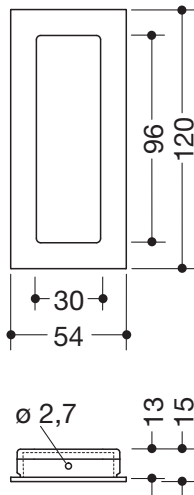

**Product data sheet**  
**Flush pull 544.54B120**

## Flush pull 544.54B120

made of high-quality matt polyamide, width 54 mm, 120 mm high, inlet depth 13 mm, with recessed grip

### Dimensions in mm