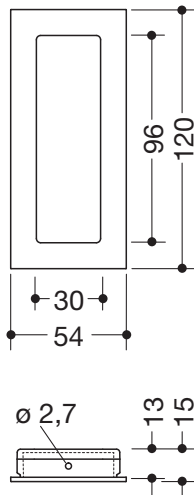

Product data sheet
Flush pull 544.54B120

HEWI

Flush pull 544.54B120

made of high-quality matt polyamide, rectangular shape 120 x 54 mm, recess dimensions 114,5 x 48,5 mm, inlet depth 13 mm, with recessed grip

Dimensions in mm

Colours

Polyamide, mat

Alternative colours

Polyamide

Technical information subject to alteration, 12th January 2021

HEWI Heinrich Wilke GmbH
Postfach 1260
D-34442 Bad Arolsen

Telefon: +49 5691 82-366
Telefax: +49 5691 82-99366
international@hewi.com
www.hewi.com