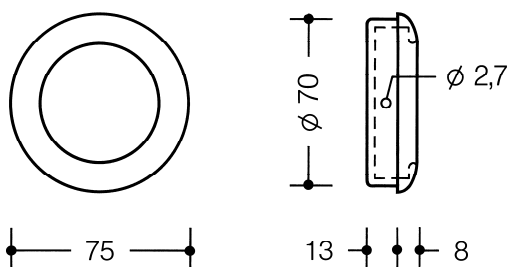

Product data sheet
Flush pull 538.75MLB

HEWI

Flush pull 538.75MLB

made of solid coloured high-quality matt polyamide, 75 mm diameter, 21 mm high, recess depth 13 mm, with grip recess.

Dimensions in mm

Colours