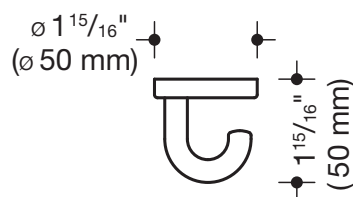

Product data sheet
Coat hook (USA) 477.90US015

HEWI

Available in USA

Coat hook (USA) 477.90US015

- semicircular curved, cylindrical robe hook
- can be screwed in from below
- for hanging up clothing and other items
- theft-protected with hidden screw fastening
- Rose diameter 1 15/16 inch (50 mm)
- 1 15/16 inch (50 mm) high
- made from high-grade synthetic material in the HEWI colors 99 (pure white), 95 (stone gray), 92 (anthracite gray), 90 (jet black), 86 (sand), 84 (umber) and 33 (ruby red)

Dimensions in mm

Colours

Polyamide

Technical information subject to alteration, 29th May 2019

HEWI Heinrich Wilke GmbH
Postfach 1260
D-34442 Bad Arolsen

Telefon: +49 5691 82-366
Telefax: +49 5691 82-99366
international@hewi.com
www.hewi.com