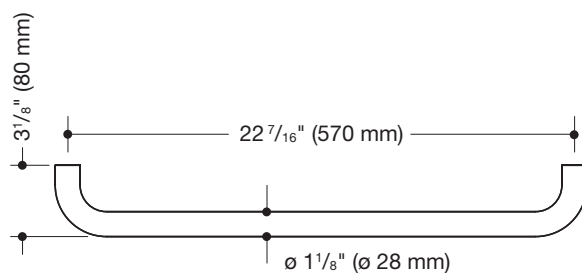

Dimensions in mm

Colours

Polyamide

Technical information subject to alteration, 16th August 2019

HEWI Heinrich Wilke GmbH
Postfach 1260
D-34442 Bad Arolsen

Telefon: +49 5691 82-366
Telefax: +49 5691 82-99366
international@hewi.com
www.hewi.com

HEWI (UK) Limited
Holm Oak Barn, Beluncle Halt
Stoke Road
Hoo Kent ME3 9NT

Phone +44 1634 258 200
Fax +44 1634 250 099
info@hewi.co.uk
www.hewi.com