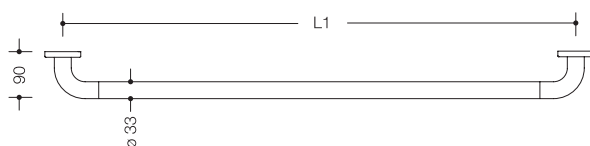

Dimensions in mm

Colour

98

Technical information subject to alteration, 16th August 2019

HEWI Heinrich Wilke GmbH
Postfach 1260
D-34442 Bad Arolsen

Telefon: +49 5691 82-366
Telefax: +49 5691 82-99366
international@hewi.com
www.hewi.com

HEWI (UK) Limited
Holm Oak Barn, Beluncle Halt
Stoke Road
Hoo Kent ME3 9NT

Phone +44 1634 258 200
Fax +44 1634 250 099
info@hewi.co.uk
www.hewi.com