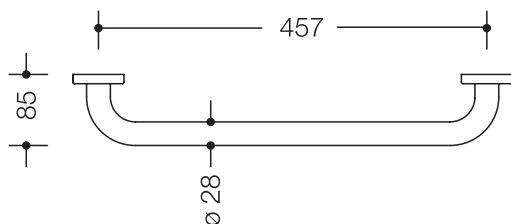

### HEWI active+ Bath towel rail 477.30D200

- rail with right-angled ends and fixing roses
- for hanging up bath towels and pieces of clothing
- for wall mounting with roses
- with corrosion-resistant steel core
- fixing with roses
- 457 mm wide (centre-to-centre), 85 mm deep, 28 mm in diameter, 60 mm rose diameter
- made of high-quality polyamide in HEWI colour 98 (signal white), with active antimicrobial microsilver

### Dimensions in mm

Colour

98

Technical information subject to alteration, 16th August 2019

HEWI Heinrich Wilke GmbH  
Postfach 1260  
D-34442 Bad Arolsen

Telefon: +49 5691 82-366  
Telefax: +49 5691 82-99366  
international@hewi.com  
www.hewi.com