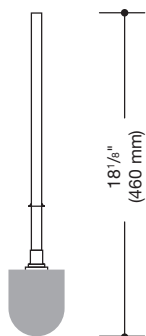

Dimensions in mm

Colours

Polyamide

Technical information subject to alteration, 16th August 2019

HEWI Heinrich Wilke GmbH
Postfach 1260
D-34442 Bad Arolsen

Telefon: +49 5691 82-366
Telefax: +49 5691 82-99366
international@hewi.com
www.hewi.com

HEWI (UK) Limited
Holm Oak Barn, Beluncle Halt
Stoke Road
Hoo Kent ME3 9NT

Phone +44 1634 258 200
Fax +44 1634 250 099
info@hewi.co.uk
www.hewi.com