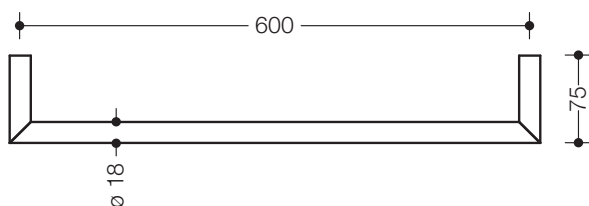

Dimensions in mm

Surface

Alternative surfaces

Technical information subject to alteration, 16th August 2019

HEWI Heinrich Wilke GmbH
Postfach 1260
D-34442 Bad Arolsen

Telefon: +49 5691 82-366
Telefax: +49 5691 82-99366
international@hewi.com
www.hewi.com

HEWI (UK) Limited
Holm Oak Barn, Beluncle Halt
Stoke Road
Hoo Kent ME3 9NT

Phone +44 1634 258 200
Fax +44 1634 250 099
info@hewi.co.uk
www.hewi.com