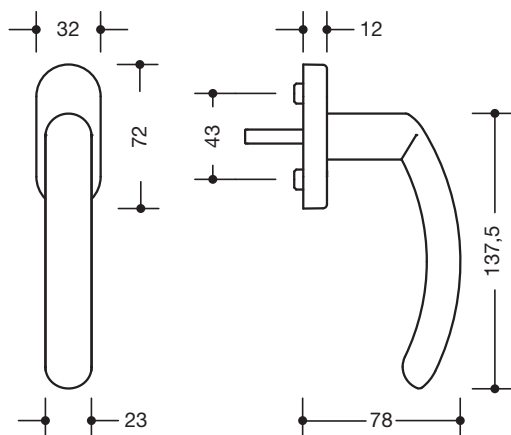

### Window handle 130FG.3

Design 133 made of polyamide oval 23 mm wide, 139 mm long, with 90 degree latching points and 7 mm square spindle, length protrudes by 30 mm (other lengths and 45 degree latching on request).

Preassembled on a oval rose 72 x 32 mm, with pivot diameter 10 mm, concealed screw fixing, screw hole spacing 43 mm, cover cap made of stainless steel (1.4301), wall thickness 1.5 mm. Supplied without fixing screws.

Dimensions in mm

Product is eliminated from 31st December 2020

Colours

Polyamide

Technical information subject to alteration, 17th January 2020

HEWI Heinrich Wilke GmbH  
Postfach 1260  
D-34442 Bad Arolsen