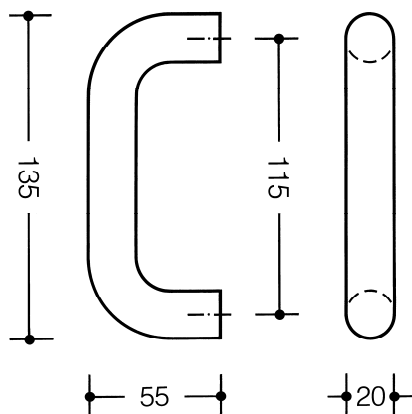

**Product data sheet**  
**Furniture handle**  
 ø 20 mm 111BG.21

# HEWI

Similar picture

**Furniture handle**  
**ø 20 mm 111BG.21**

made of through-dyed matt polyamide, 20 mm diameter, centre-to-centre 115 mm.

straight handle with curved ends, with straight support posts, supplied in pairs, with rose fixing

Dimensions in mm

Colours

Polyamide, mat

Alternative colours

Polyamide

Technical information subject to alteration, 7th September 2021

HEWI Heinrich Wilke GmbH  
 Postfach 1260  
 D-34442 Bad Arolsen

Telefon: +49 5691 82-366  
 Telefax: +49 5691 82-99366  
 international@hewi.com  
 www.hewi.com