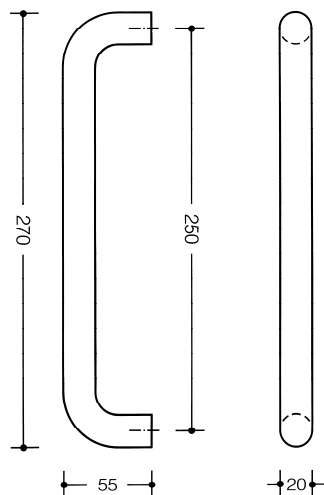

**Product data sheet**  
**Furniture handle**  
**ø 20 mm 111.250BG.6**

# HEWI

**Furniture handle**  
**ø 20 mm 111.250BG.6**

made of through-dyed matt polyamide, 20 mm diameter, centre-to-centre 250 mm.  
 straight handle with curved ends, with straight support posts, for one-sided and paired (double-sided) fixing.  
 State type of fixing in order.

Dimensions in mm

Colours

Polyamide, mat

Alternative colours

Polyamide

Technical information subject to alteration, 15th August 2019

HEWI Heinrich Wilke GmbH  
 Postfach 1260  
 D-34442 Bad Arolsen

Telefon: +49 5691 82-366  
 Telefax: +49 5691 82-99366  
 international@hewi.com  
 www.hewi.com