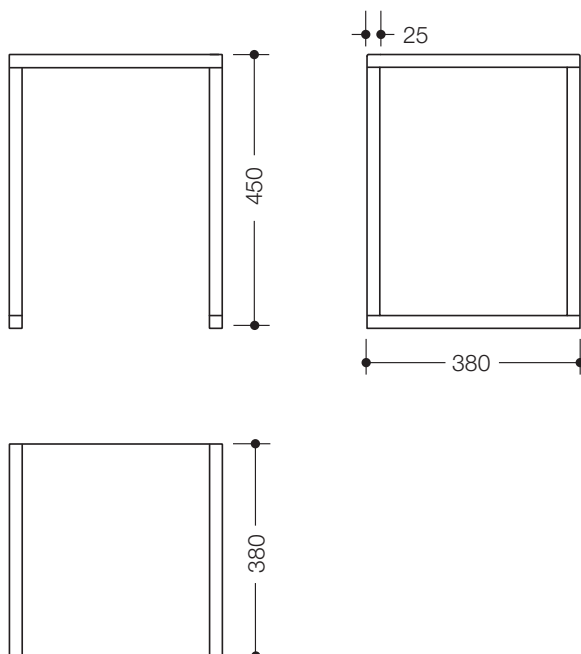

Product data sheet
Stool 100.51.30041

HEWI

Stool 100.51.30041

- used as a seat in the bathroom
- not suitable for use in the shower
- seat made of white MDF
- metal frame, high-quality chrome-plated
- maximum weight capacity 150 kg
- 380 mm wide, 450 mm high and 380 mm deep

Dimensions in mm

Surfaces

chrome	white
--------	-------

Technical information subject to alteration, 15th August 2019

HEWI Heinrich Wilke GmbH
Postfach 1260
D-34442 Bad Arolsen

Telefon: +49 5691 82-366
Telefax: +49 5691 82-99366
international@hewi.com
www.hewi.com